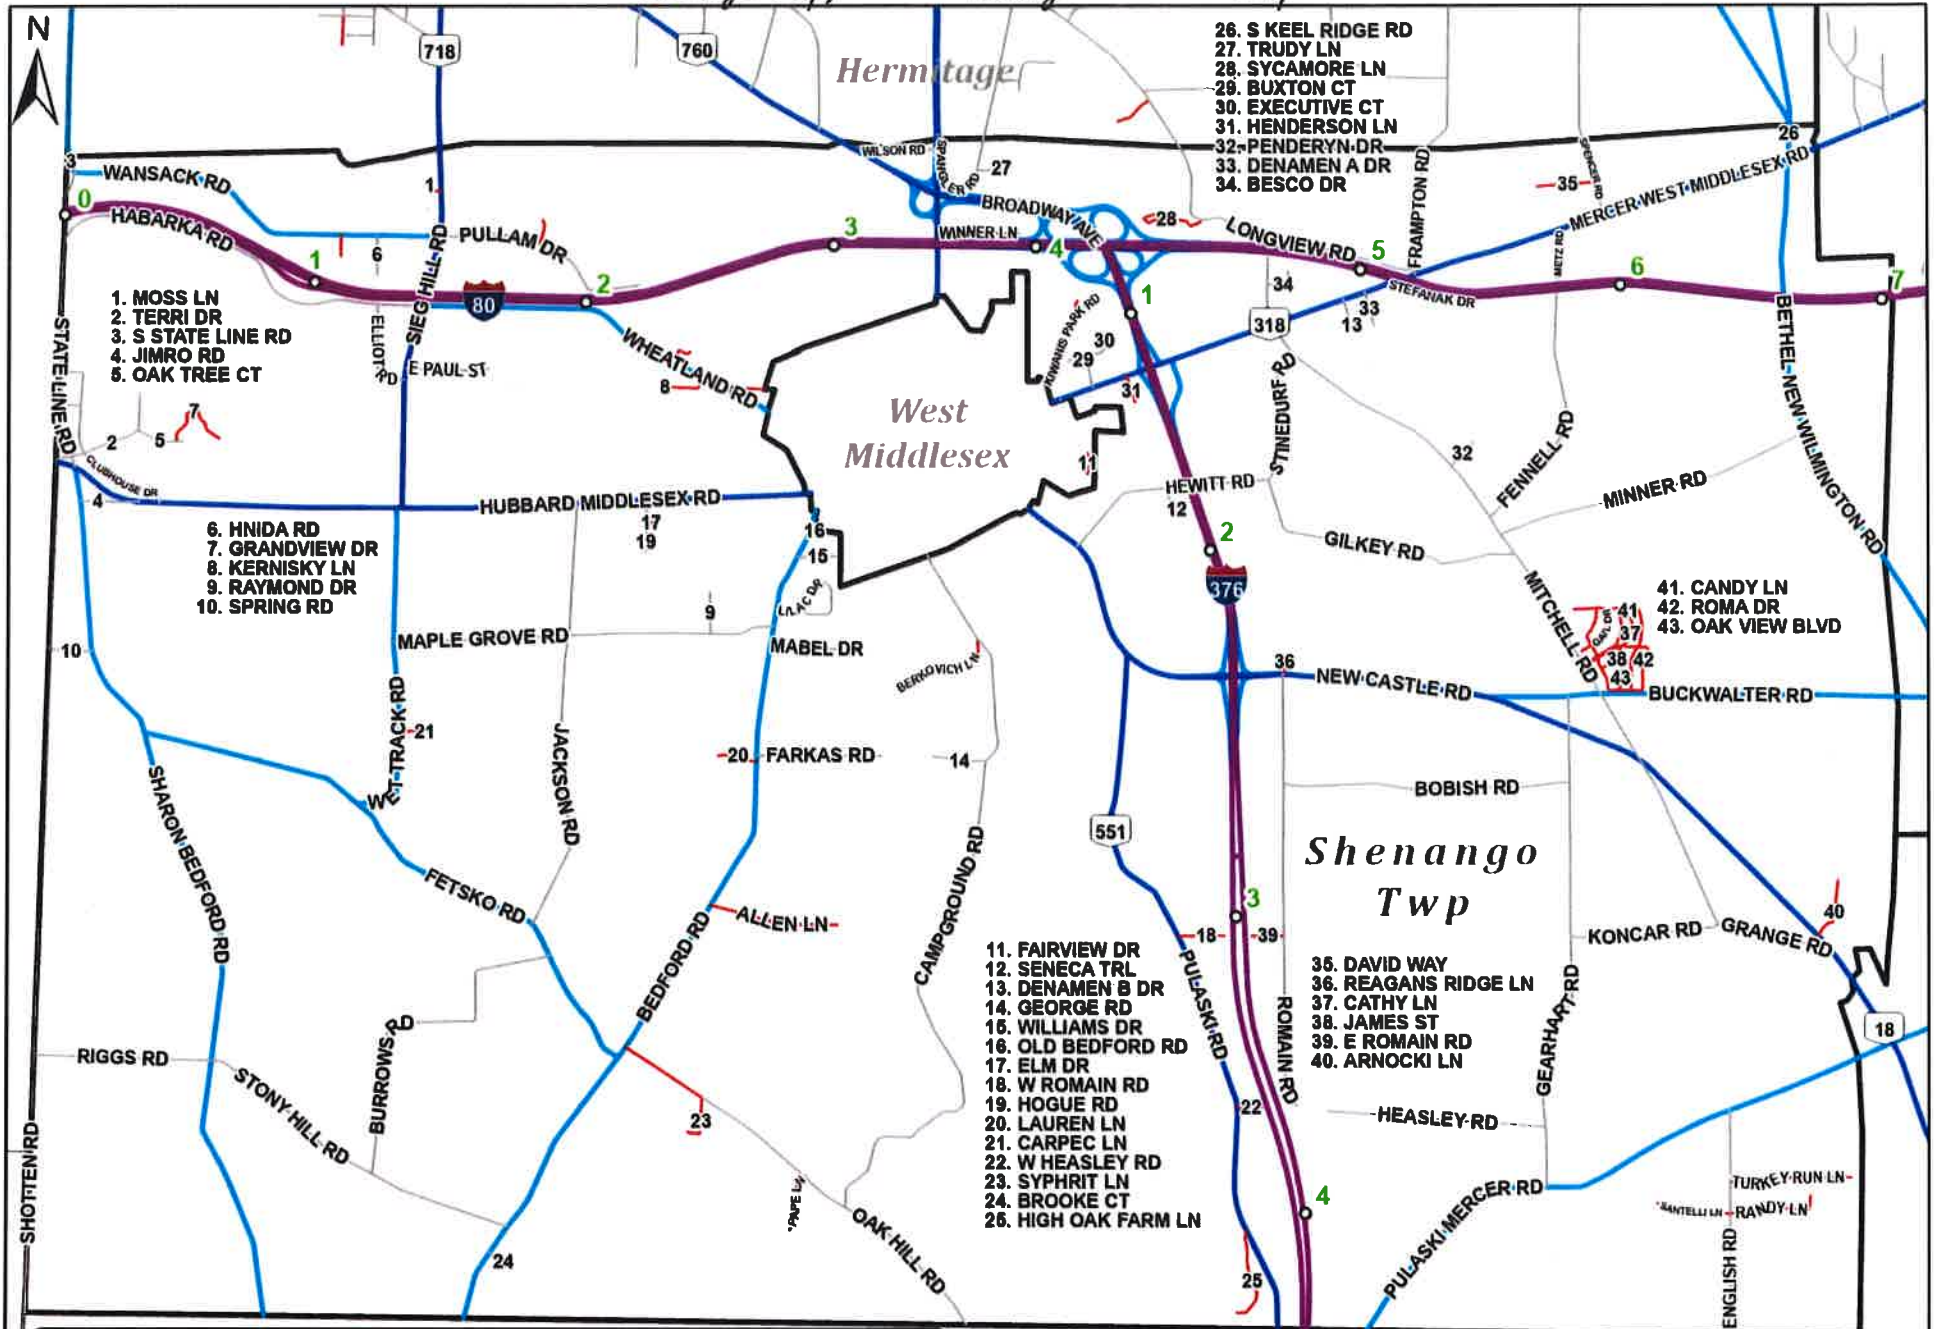

# Shenango Twp, Mercer County PA - Road Map

- 1. MOSS LN
- 2. TERRI DR
- 3. S STATE LINE RD
- 4. JIMRO RD
- 5. OAK TREE CT

- 6. HNIDA RD
- 7. GRANDVIEW DR
- 8. KERNISKY LN
- 9. RAYMOND DR
- 10. SPRING RD

- 11. FAIRVIEW DR
- 12. SENECA TRL
- 13. DENAMEN B DR
- 14. GEORGE RD
- 15. WILLIAMS DR
- 16. OLD BEDFORD RD
- 17. ELM DR
- 18. W ROMAIN RD
- 19. HOGUE RD
- 20. LAUREN LN
- 21. CARPEC LN
- 22. W HEASLEY RD
- 23. SYPHRIT LN
- 24. BROOKE CT
- 25. HIGH OAK FARM LN

- 26. S KEEL RIDGE RD
- 27. TRUDY LN
- 28. SYCAMORE LN
- 29. BUXTON CT
- 30. EXECUTIVE CT
- 31. HENDERSON LN
- 32. PENDERYN DR
- 33. DENAMEN A DR
- 34. BESCO DR

- 41. CANDY LN
- 42. ROMA DR
- 43. OAK VIEW BLVD

## Legend

- Interstate Mile Markers
- Local
- State Highway
- State Road
- US Highway
- Other / Alley
- Privately Maintained
- ▭ 9-1-1 Municipal Boundaries

1 inch equals 1 miles

Mercer County GIS Disclaimer is applicable to this map, data contained herein is not of survey quality and may be edited at any time without notice.